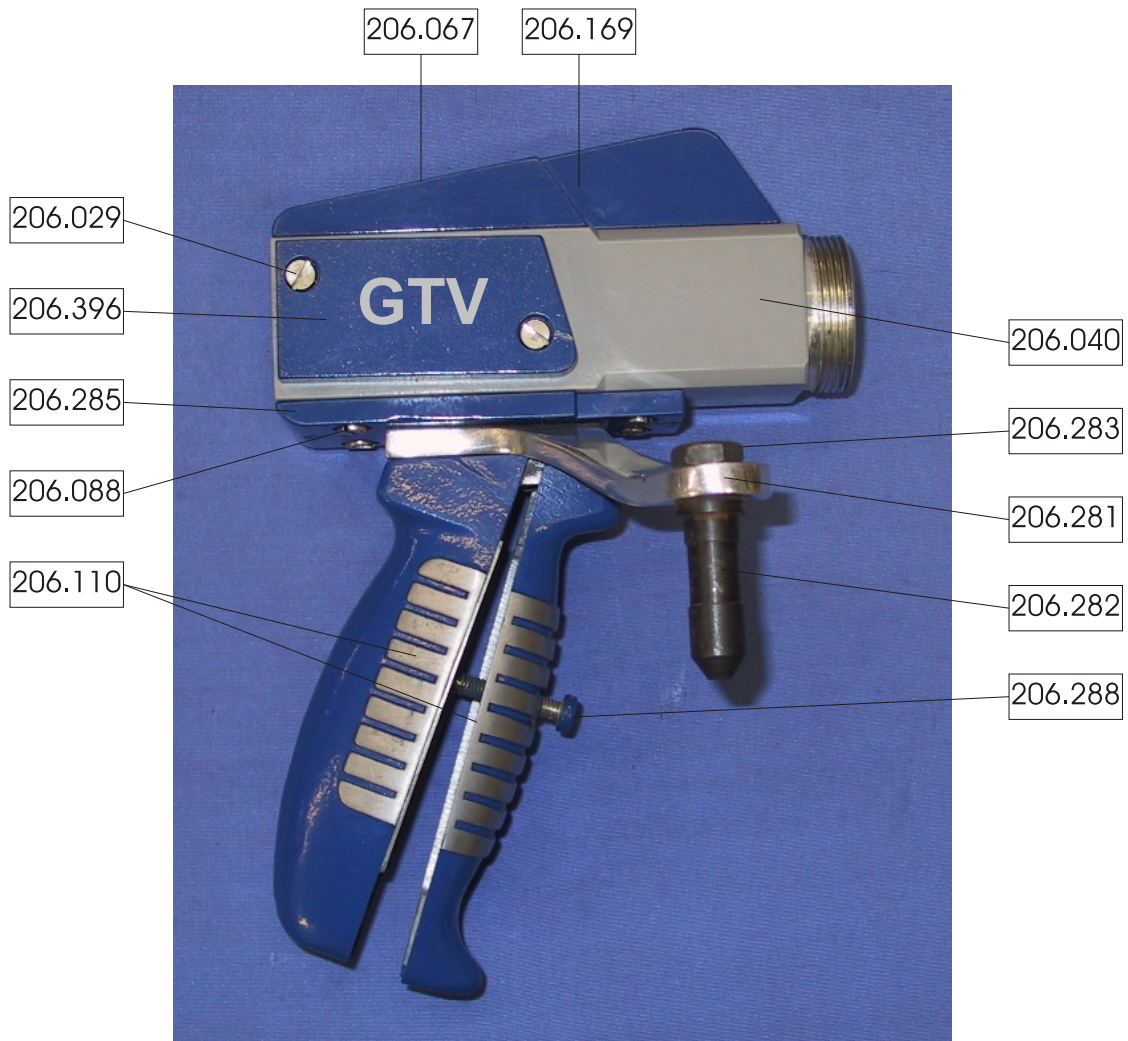

**spare parts
powder gun 6PII**

**GTV GmbH, Gewerbegebiet, D-57629 Luckenbach
Tel.: +49 2662 9576 0 / Fax: +49 2662 9576 30
www.gtv-mbh.de / office@gtv-mbh.de**

GTV-no.	description
206.005	gas valve assembly
206.068	valve handle mounting screw
206.072	gas connection tube
206.077	mounting screw
206.080	plunger and gas connection tube o-ring
206.092	valve block
206.098	air hose connection
206.101	powder feed tube (not shown)
206.137	connection block o-ring
206.187	valve core assembly
206.188	detent pin
206.189	valve core
206.191	plunger seal o-ring
206.192	plunger
206.194	plunger spring
206.195	valve core o-ring
206.196	detent pin spring
206.197	hose connection block
206.199	connection block mounting screw
206.280	gas valve o-ring package includes: 6P080, 6P137, 6P191, 6P195

GTV GmbH, Gewerbegebiet, D-57629 Luckenbach
Tel.: +49 2662 9576 0 / Fax: +49 2662 9576 30
www.gtv-mbh.de / office@gtv-mbh.de

GTV-no.	description
206.024	connection tube o-ring (not shown)
206.029	nameplate mounting screw
206.040	gun body assembly
206.067	top plate mounting screw
206.088	mounting plate screw
206.110	handle
206.169	top plate
206.281	tool post bracket
206.282	mounting stud
206.283	nut
206.285	handle mounting plate
206.287	handle assembly mounting screw (not shown)
206.288	handle assembly screw
206.396	nameplate