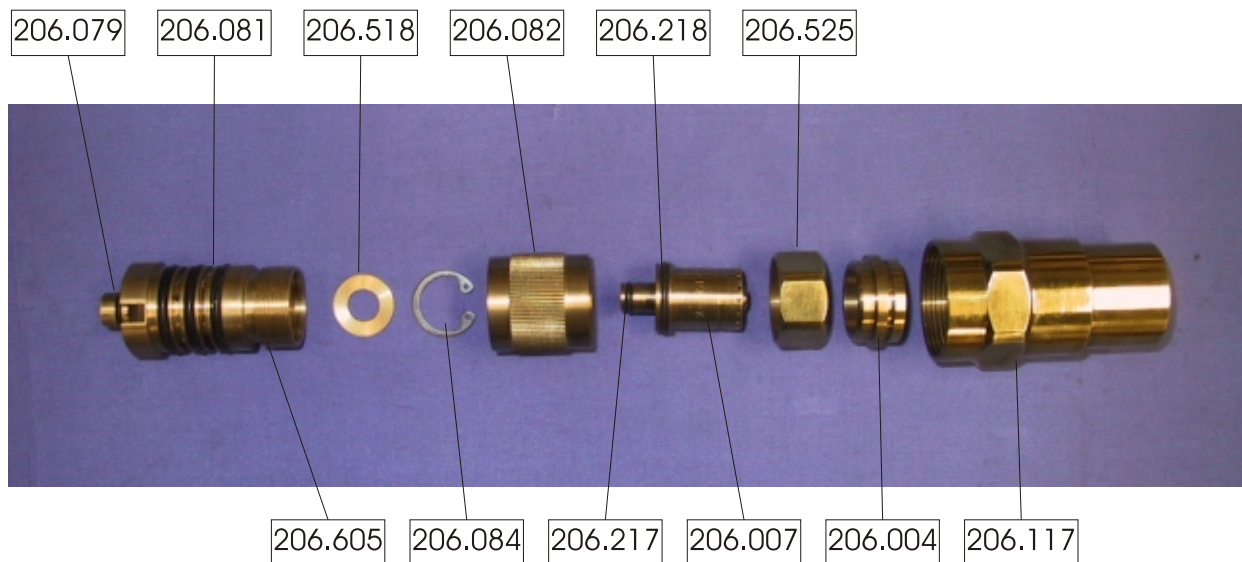

GTV-no.	description
206.003	air cap (pinch-cool) (not shown)
206.004	air cap (gun cooling)
206.007CD	nozzle "CD"
206.007CK	nozzle "CK"
206.007CM	nozzle "CM"
206.007CMH	nozzle "CMH"
206.079	siphon plug o-ring small
206.081	siphon plug o-ring large
206.082	sleeve
206.084	baffle retaining ring
206.117	air cap body
206.217	o-ring nozzle small
206.218	o-ring nozzle large
206.518	baffle
206.525	nozzle nut
206.605	siphon plug
206.655	siphon plug assembly with nozzle "CM"
	(includes: 6P7CM, 6P79, 6P81, 6P82 6P84, 6P518, 6P525 u. 6P605)
206.675	siphon plug assembly with nozzle "CD"
	(includes: 6P7CD, 6P79, 6P81, 6P82 6P84, 6P518, 6P525 u. 6P605)
206.690	siphon plug assembly with nozzle "CK"
	(includes: 6P7CK, 6P79, 6P81, 6P82 6P84, 6P518, 6P525 u. 6P605)
206.855	siphon plug spare parts package
	(includes: 6P79, 6P81, 6P84 u. 6P518)

GTV GmbH, Gewerbegebiet, D-57629 Luckenbach
Tel.: +49 2662 9576 0 / Fax: +49 2662 9576 30
www.gtv-mbh.de / office@gtv-mbh.de