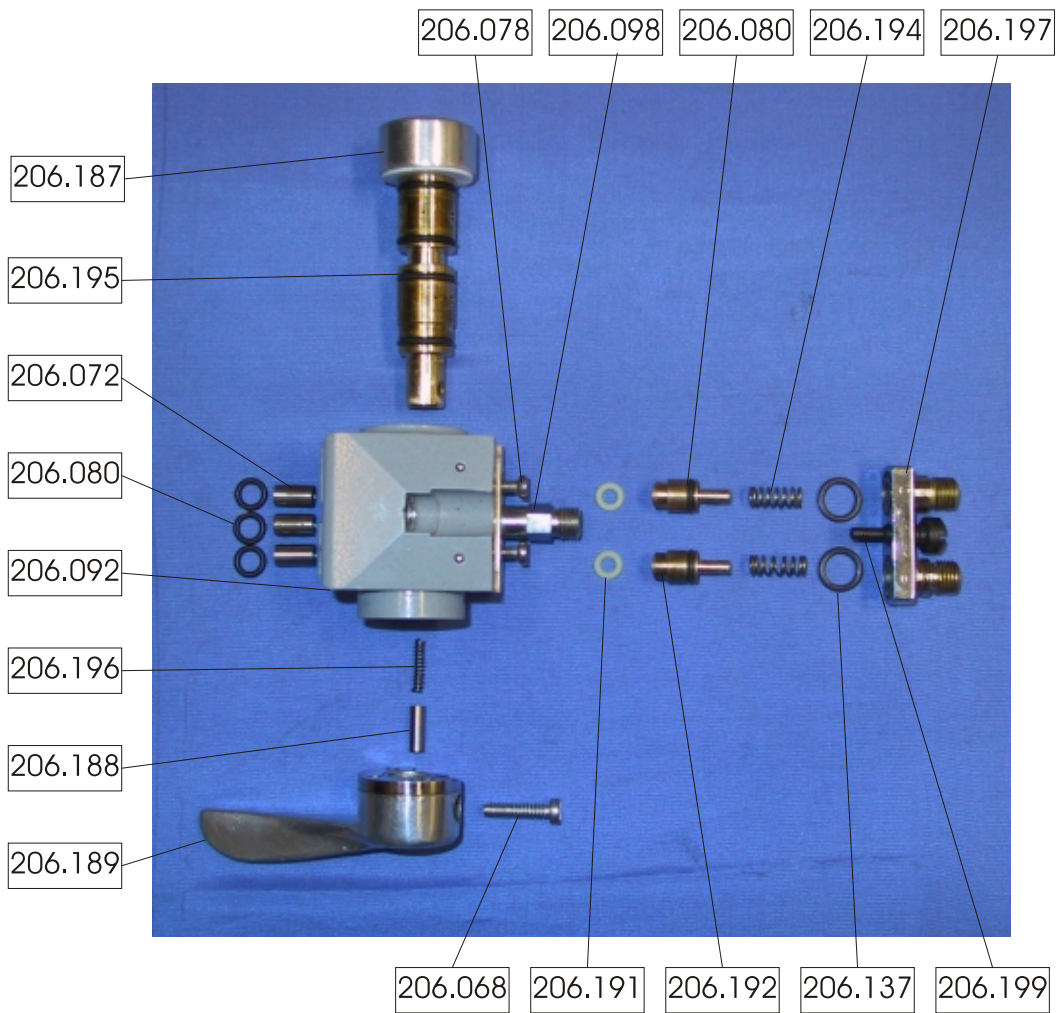

**spare parts
powder gun 6PII**

**GTV GmbH, Gewerbegebiet, D-57629 Luckenbach
Tel.: +49 2662 9576 0 / Fax: +49 2662 9576 30
www.gtv-mbh.de / office@gtv-mbh.de**

GTV-no.	description
206.005	gas valve assembly
206.068	valve handle mounting screw
206.072	gas connection tube
206.077	mounting screw
206.080	plunger and gas connection tube o-ring
206.092	valve block
206.098	air hose connection
206.101	powder feed tube (not shown)
206.137	connection block o-ring
206.187	valve core assembly
206.188	detent pin
206.189	valve core
206.191	plunger seal o-ring
206.192	plunger
206.194	plunger spring
206.195	valve core o-ring
206.196	detent pin spring
206.197	hose connection block
206.199	connection block mounting screw
206.280	gas valve o-ring package includes: 6P080, 6P137, 6P191, 6P195

GTV GmbH, Gewerbegebiet, D-57629 Luckenbach
Tel.: +49 2662 9576 0 / Fax: +49 2662 9576 30
www.gtv-mbh.de / office@gtv-mbh.de

GTV-no.	description
206.024	connection tube o-ring (not shown)
206.029	nameplate mounting screw
206.040	gun body assembly
206.067	top plate mounting screw
206.088	mounting plate screw
206.110	handle
206.169	top plate
206.281	tool post bracket
206.282	mounting stud
206.283	nut
206.285	handle mounting plate
206.287	handle assembly mounting screw (not shown)
206.288	handle assembly screw
206.396	nameplate

206.198

206.127

GTV-no.	description
206.111	truearc pliers
206.112	adjustable open-end-wrench
206.118	screwdriver
206.125	tool post fixture assembly
206.126	spark lighter
206.127	cleaning brush
206.138	cleaning wire kit
206.193	powderlube
206.198	valvelube